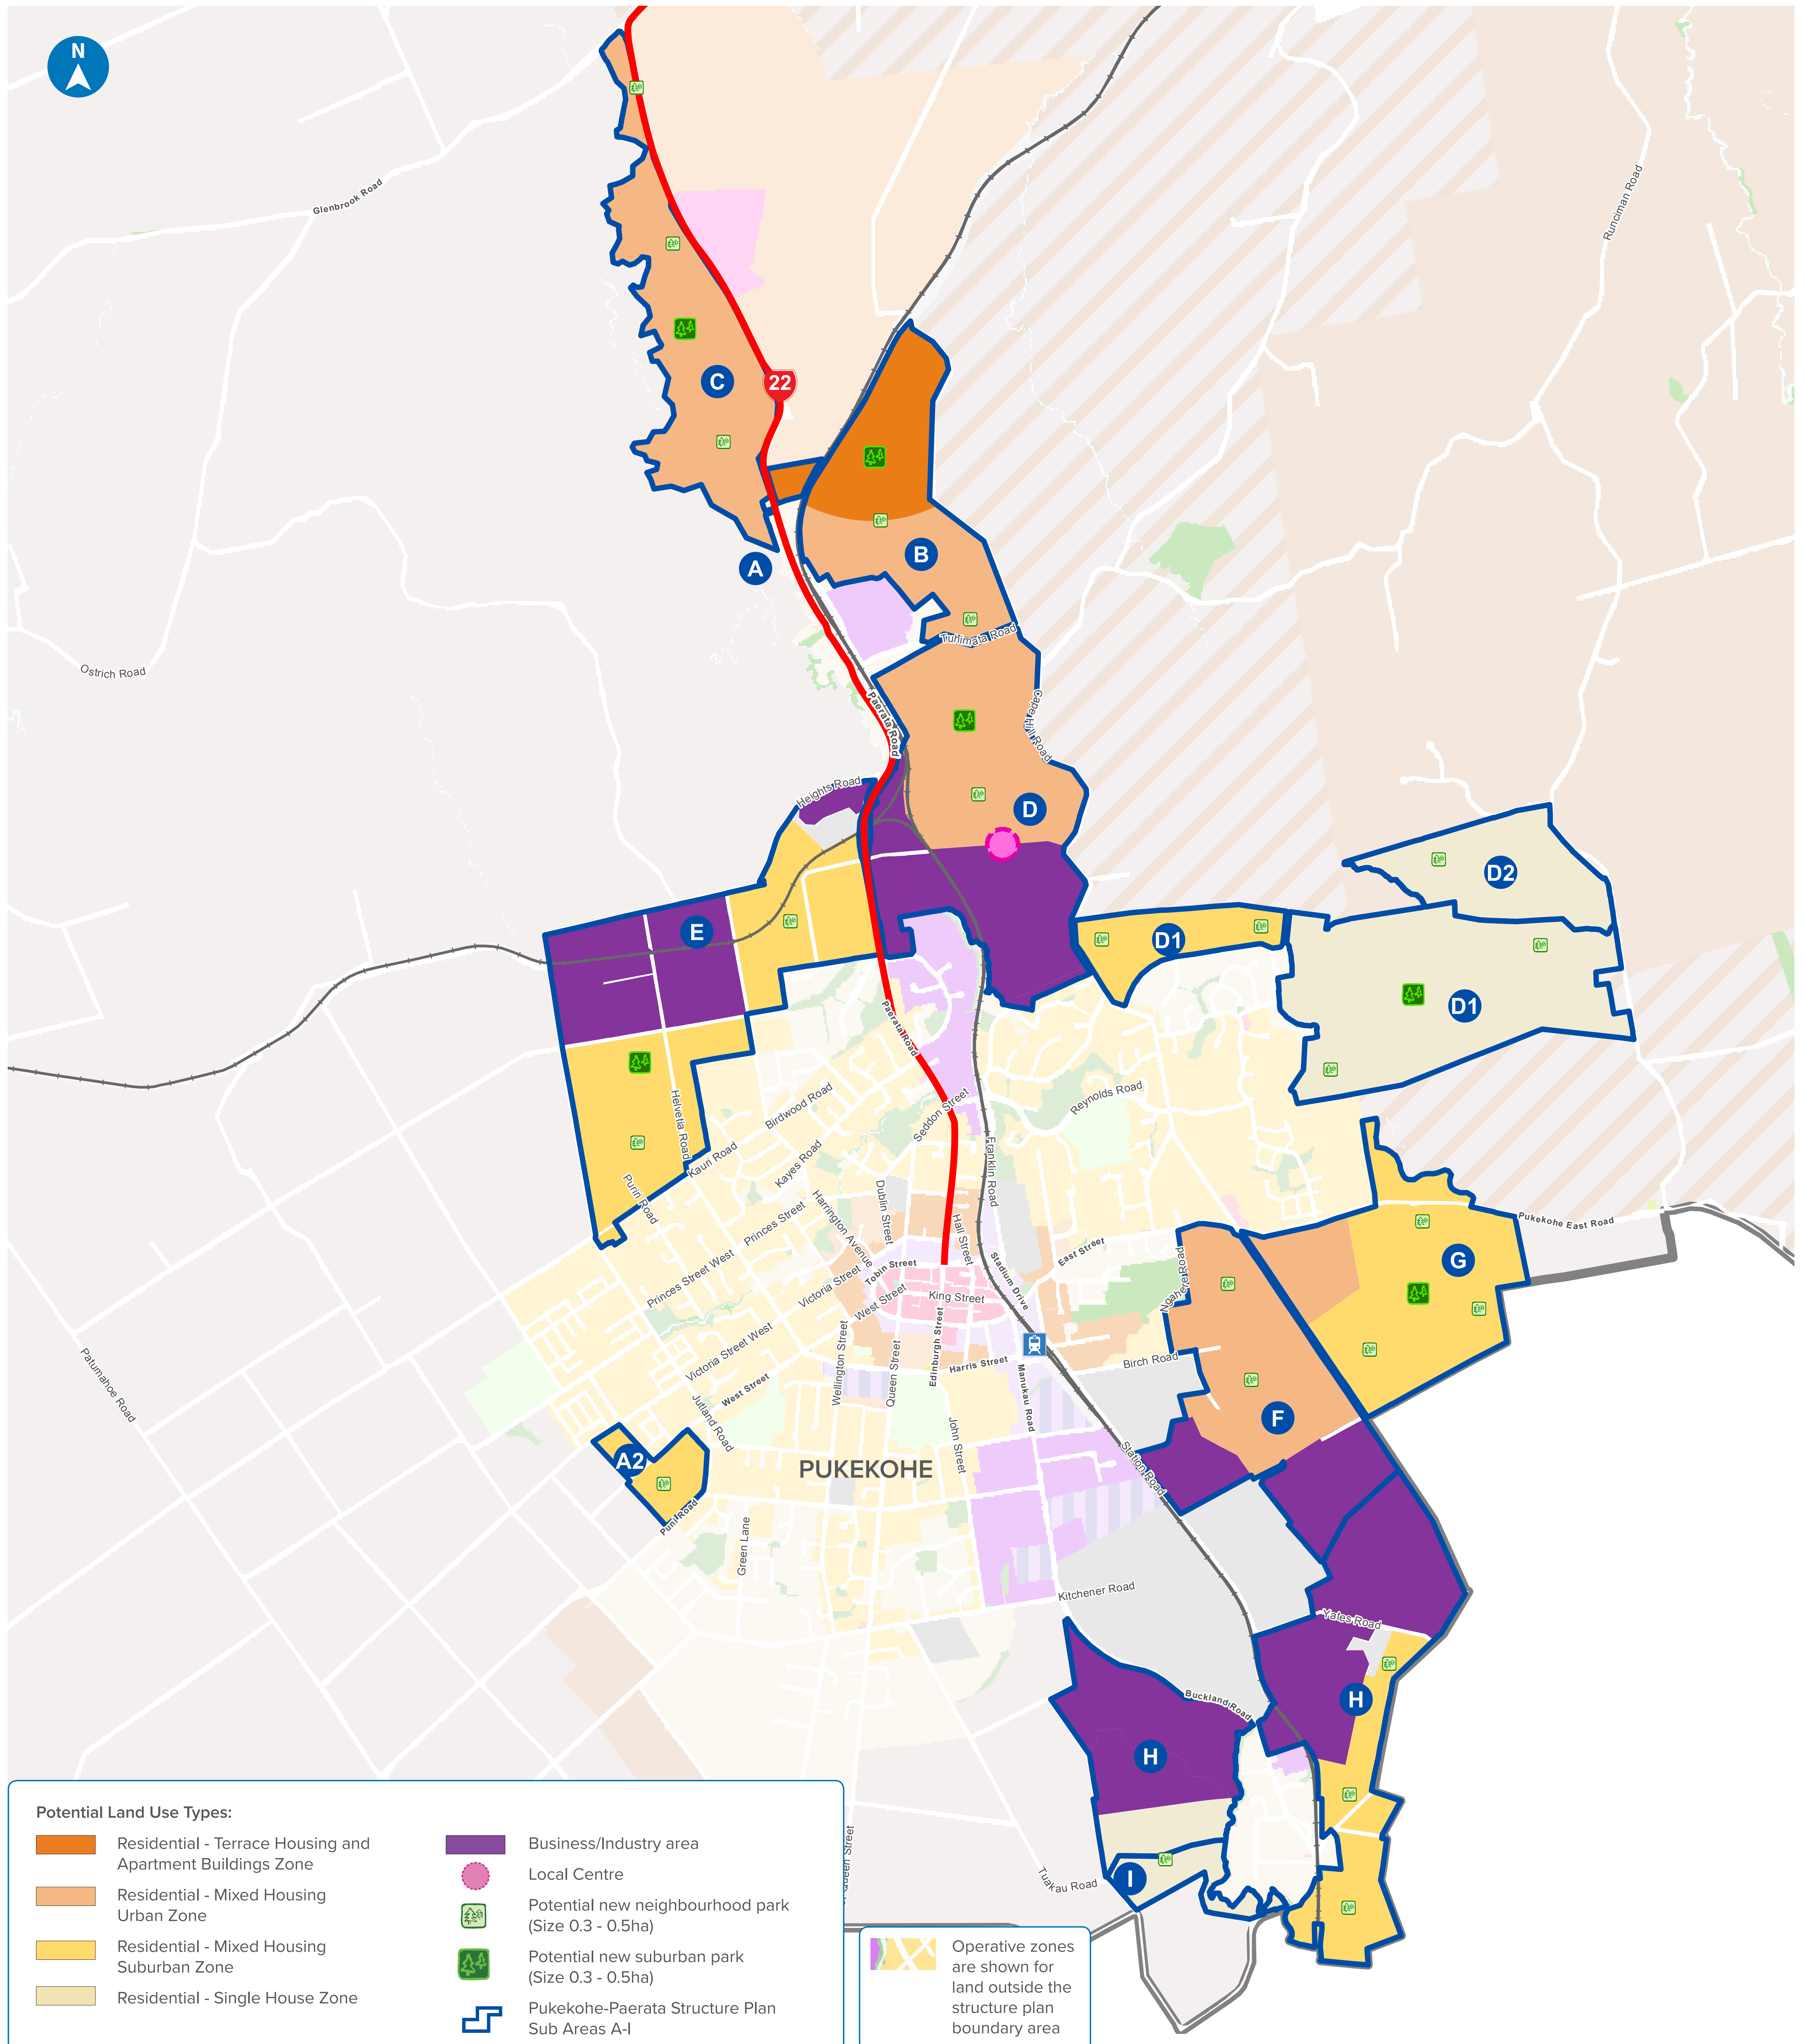

LAND USE VISION FOR PUKEKOHE-PAERATA

The 2018 vision for Pukekohe-Paerata is set out in Auckland Council's **Pukekohe-Paerata Draft Land Use Plan** below:

*Note: map shown not to scale

This map has been prepared for consultation purposes only. The information is indicative and may change as a result of further research.